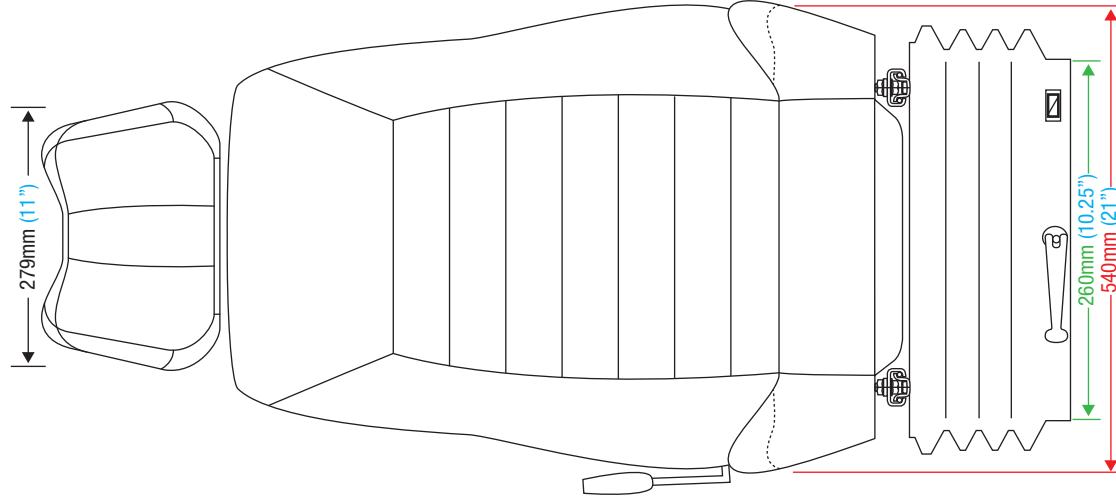

OPTIONS

- 2.5" Standard Armrest Left • **870-34L**
- 2.5" Standard Armrest Right • **870-34R**
- 3.5" Standard Armrest Left • **870-39L**
- 3.5" Standard Armrest Right • **870-39R**
- Adjustable Headrest B/G Cloth • **870-271**
- Adjustable Headrest Black Vinyl • **870-28**
- 2" Retractable Seat Belt • **810-65**
- 3" Retractable Seat Belt • **810-67**
- Air Lumbar Kit (Double) • **960-551DK**
- 12 Volt Seat Cushion Heater Kit • **830-286**
- 24 Volt Seat Cushion Heater Kit • **830-287**
- *Other Seat Belt Options Available*
- *Universal Mounting Bars, Plates, Turntables, Pedestals and Tethers Available*
- *Contact One Of Our "Seating Specialists" For More Details*

WEIGHT - 67LBS (30KG)

- * Shown with Optional Headrest
- * Mounting Pattern Dimensions
- * Measurements in Inches
- * Overall Dimensions

ULTRA SEAT CORPORATION

PHONE: 1-800-667-7328 • FAX: 1-888-667-7328