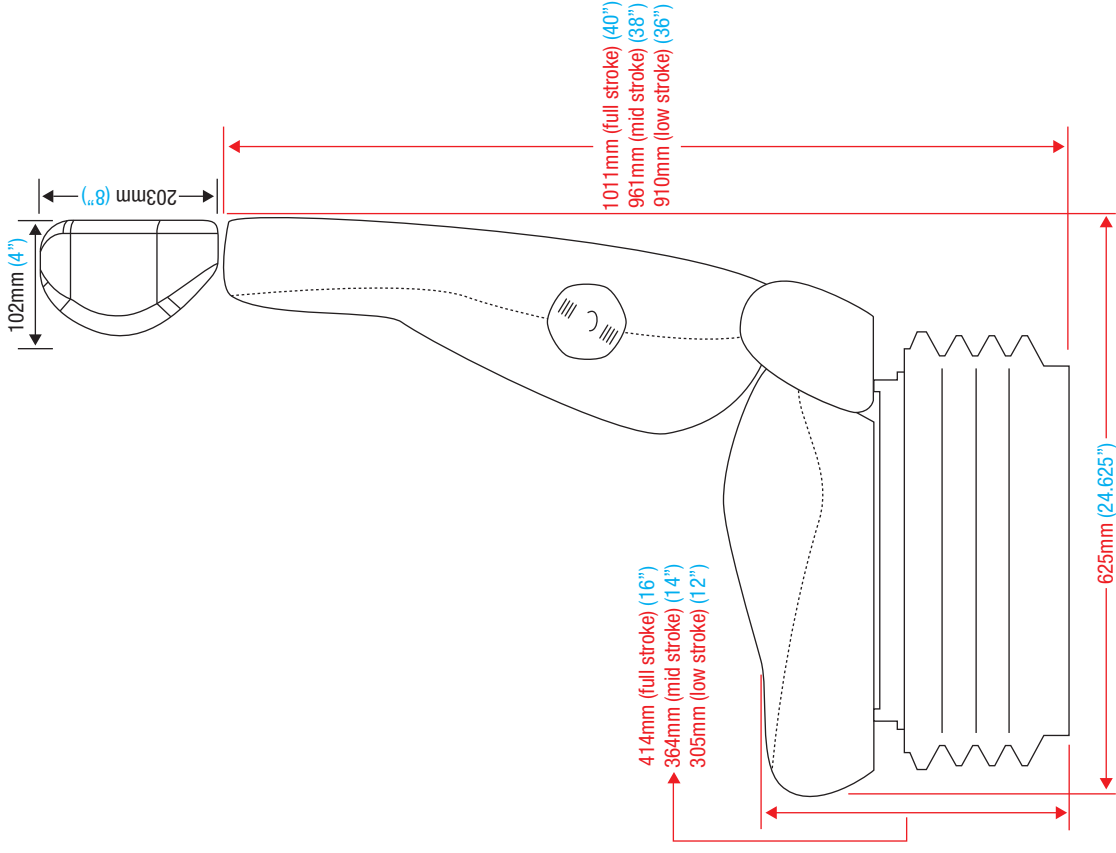

OPTIONS

- 2.5" Standard Armrest Left • **870-34L**
- 2.5" Standard Armrest Right • **870-34R**
- 3.5" Standard Armrest Left • **870-39L**
- 3.5" Standard Armrest Right • **870-39R**
- Adjustable Headrest B/G Cloth • **870-271**
- Adjustable Headrest Black Vinyl • **870-28**
- 2" Retractable Seat Belt • **810-65**
- 3" Retractable Seat Belt • **810-67**
- Air Lumbar Kit (Double) • **960-551DK**
- 12 Volt Seat Cushion Heater Kit • **830-286**
- 24 Volt Seat Cushion Heater Kit • **830-287**
- *Other Seat Belt Options Available*
- *Universal Mounting Bars, Plates, Turntables, Pedestals and Tethers Available*
- *Contact One Of Our "Seating Specialists" For More Details*

MODELS

T832 Black/Grey Cloth • 570-155HD

T832 Black Vinyl • 570-156HD

INDUSTRY STANDARDS

- Operator Seat Vibration: ISO 7096
- Seat Belt Anchor: ISO 6683
- Flammability: FMVSS 302

DOUBLE DAMPERS

T832 DIMENSIONS

WEIGHT - 67LBS (30KG)

- * Shown with Optional Headrest
- * Mounting Pattern Dimensions
- * Measurements in Inches
- * Overall Dimensions

ULTRA SEAT CORPORATION

PHONE: 1-800-667-7328 • FAX: 1-888-667-7328