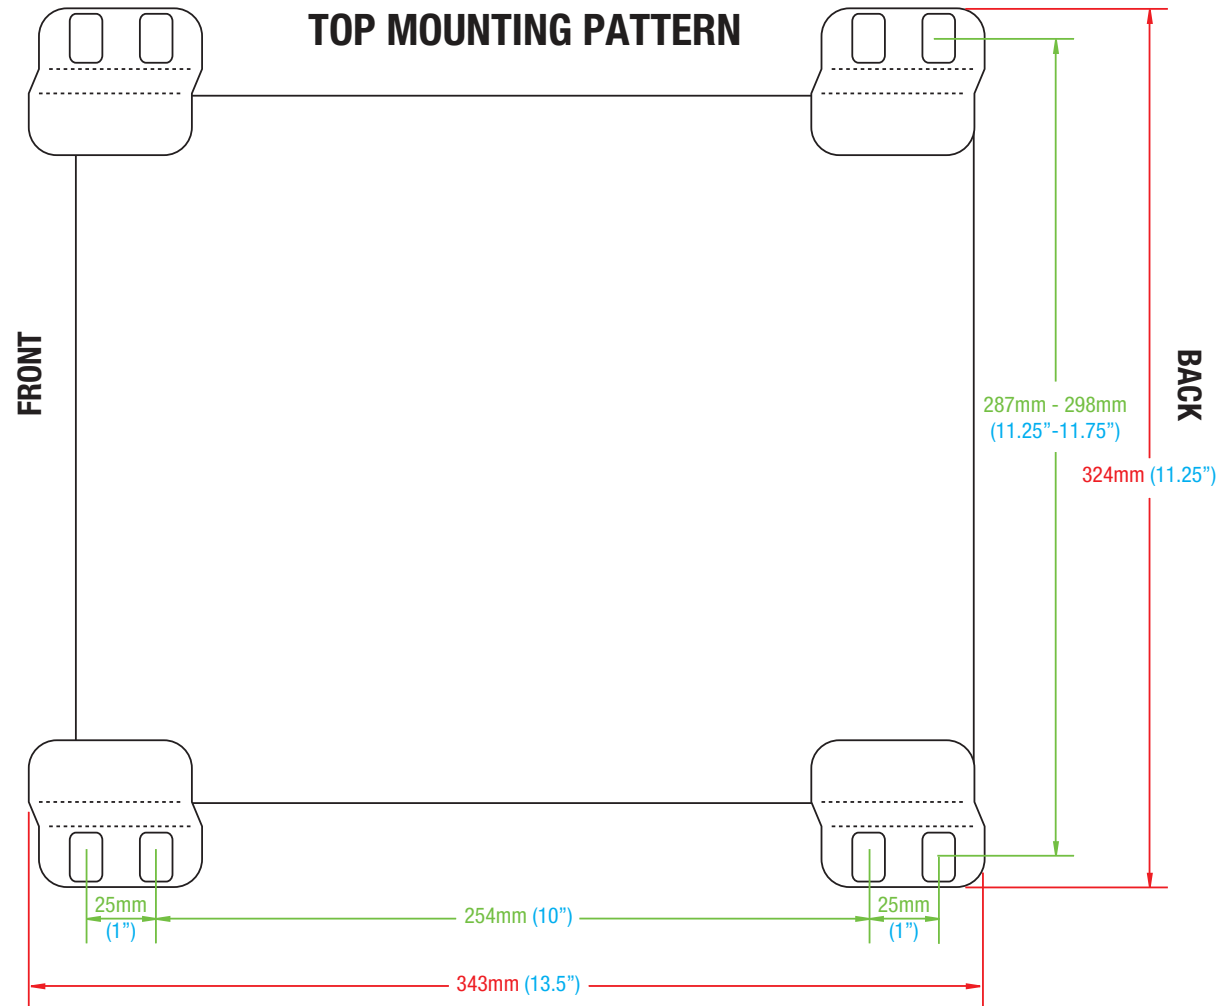

# SUSPENSION BASE HOLE PATTERN

S042 & S045C

\*NOTE: Hole Pattern Symmetry holds about the centerline

- \* Shown with Optional Headrest
- \* Mounting Pattern Dimensions
- \* Measurements in Inches
- \* Overall Dimensions