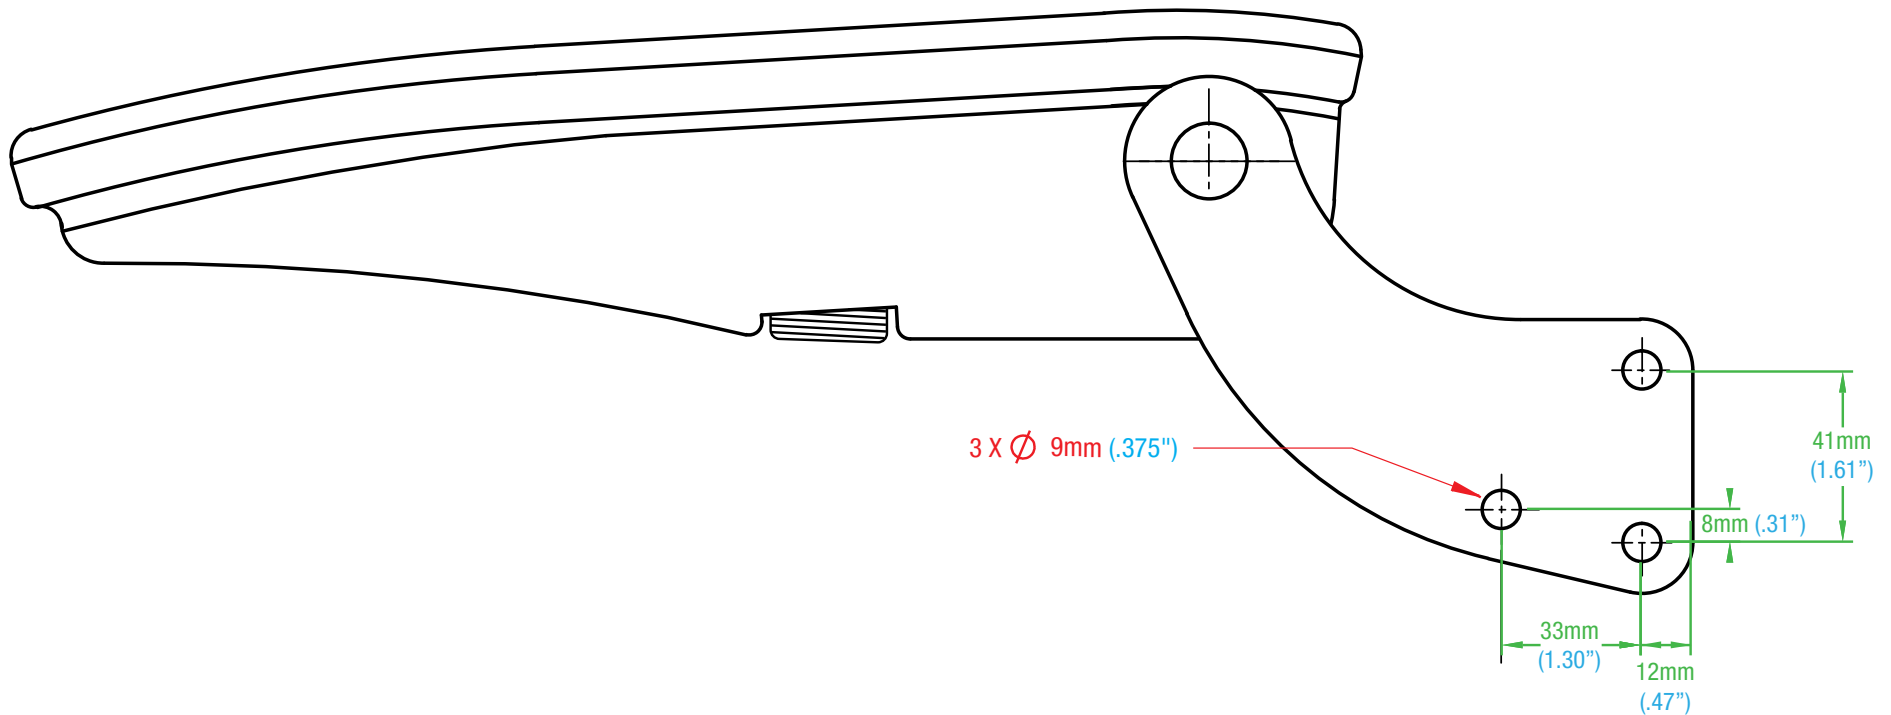

ARMREST HOLE PATTERN

870-38R

ULTRA SEAT CORPORATION

* Mounting Pattern Dimensions
* Measurements in Inches

PHONE: 1-800-667-7328 • FAX: 1-888-667-7328

ULTRASEAT.COM