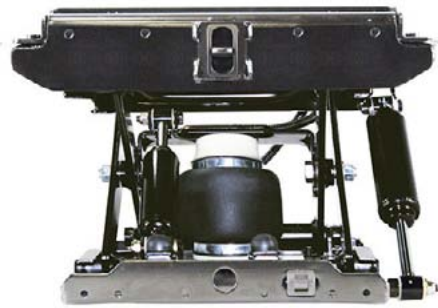

ULTRA

ULTRA SEAT CORPORATION

S078 HD

HEAVY DUTY SUSPENSION

Double Damper View

FEATURES

- Heavy Duty Air Ride Suspension
- Direct Air (Machine Supplied Air Source)
- Up to 190kg (418lbs) Manual Weight Adjustment
- 100mm (4") Suspension Stroke
- Double Damper
- Suspension Cover
- Side to Side Top Mount 330mm (13")
- Front to Back Top Mount 155mm (6"), 261mm (10"), 355mm (14")
- Side to Side Bottom Mount 260mm (10.25")
- Front to Back Bottom Mount 246mm (10"), 292mm (11.5"), 325mm (13")

OPTIONS

- Slide Rails
- Mounting Bars
- Mounting Plates
- Turntables
- Pedestals

*Contact One Of Our Seating Specialists
For More Details*

MODELS

S078HD Direct Air • 570349HD

WEIGHT

60bs (27kg)

INDUSTRY STANDARDS