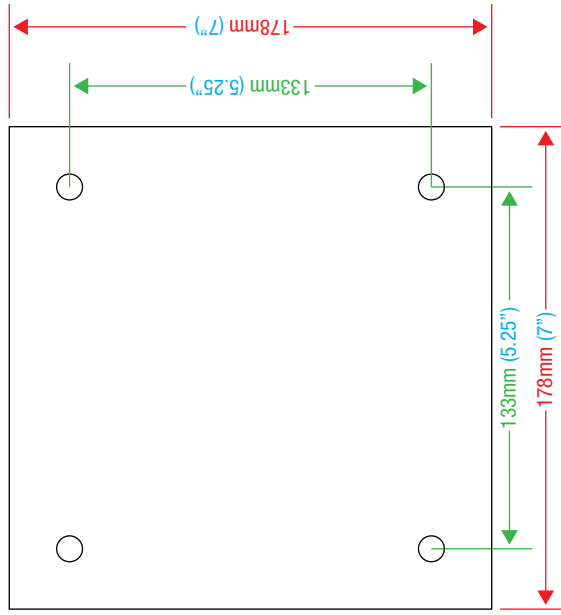

Pedestal • 870-414

WEIGHT

21lbs (9.5kg)

FIXED PEDESTAL

PEDESTAL DIMENSIONS

WEIGHT - 21LBS (10KG)

* Mounting Pattern Dimensions
 * Measurements in Inches
 * Overall Dimensions

PHONE: 1-800-667-7328 • FAX: 1-888-667-7328