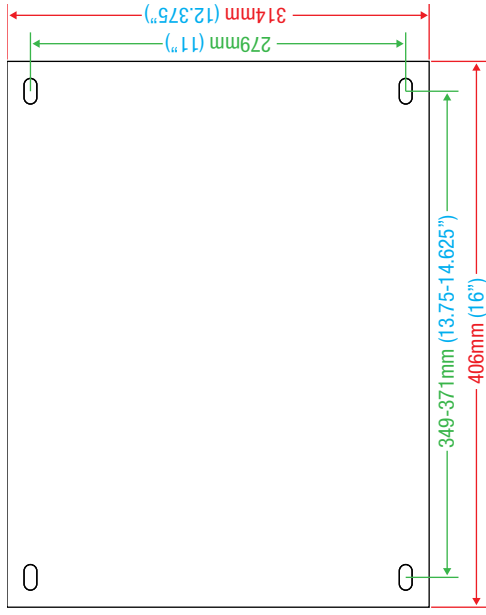

Pedestal • 870-414

WEIGHT

21lbs (9.5kg)

FIXED PEDESTAL

PEDESTAL DIMENSIONS

WEIGHT - 21LBS (10KG)

* Mounting Pattern Dimensions
 * Measurements in Inches
 * Overall Dimensions

PHONE: 1-800-667-7328 • FAX: 1-888-667-7328