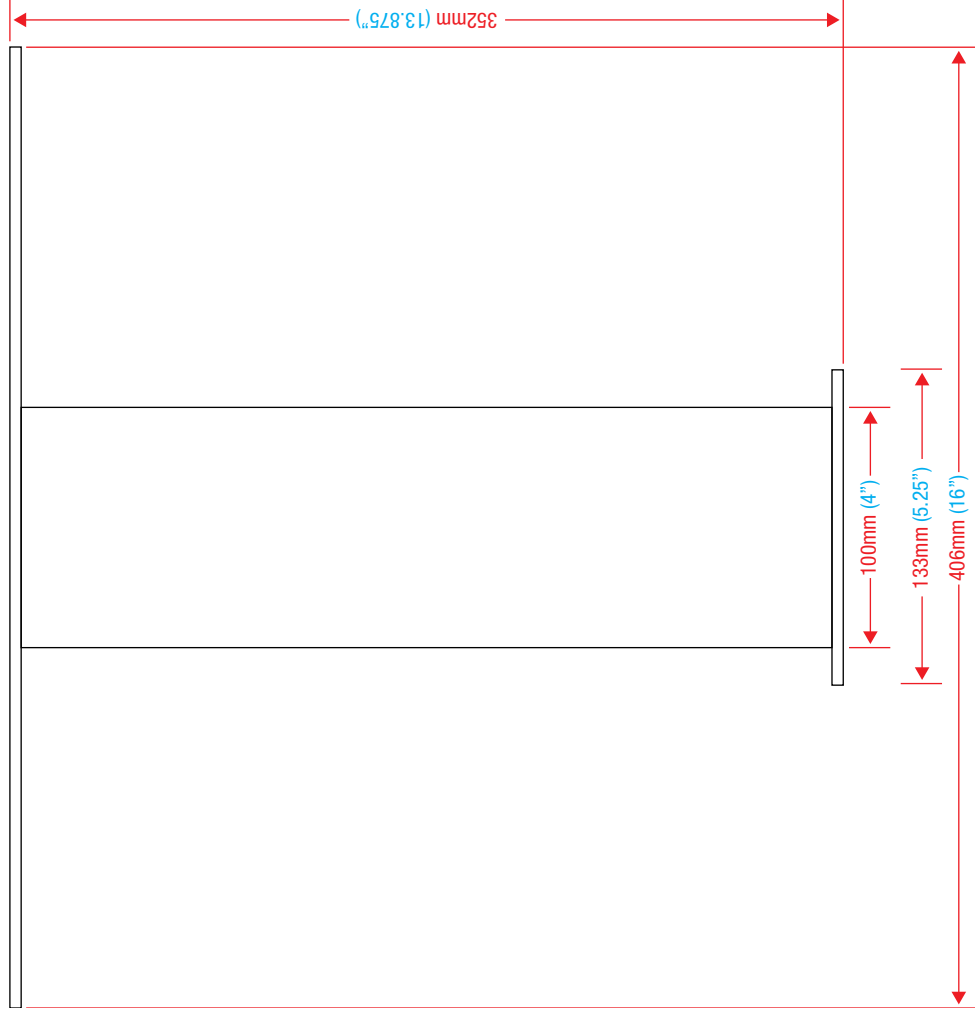

Pedestal • 870-414

WEIGHT

21lbs (9.5kg)

FIXED PEDESTAL

PEDESTAL DIMENSIONS

WEIGHT - 21LBS (10KG)

* Mounting Pattern Dimensions
 * Measurements in Inches
 * Overall Dimensions

PHONE: 1-800-667-7328 • FAX: 1-888-667-7328