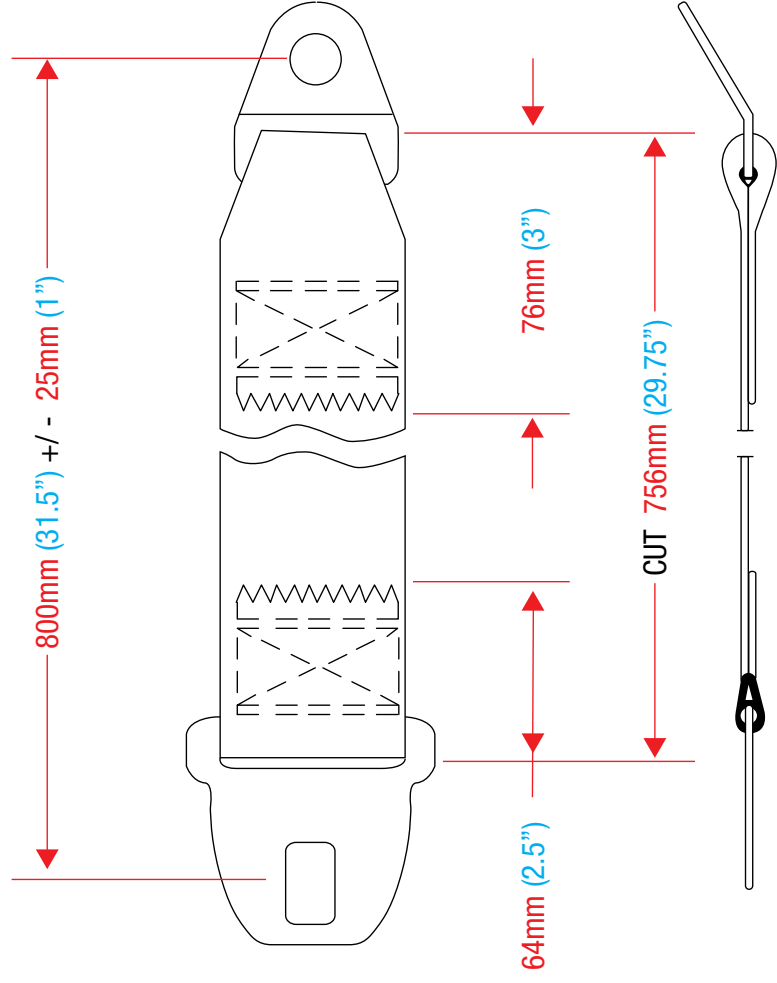

ULTRA SEAT CORPORATION

2" SEATBELT

FEATURES

- 2" Wide Non-Retractable Seat Belt
- Chrome Lift Release
- 1880 mm (74") Length
- Mounting Hardware Included

OPTIONS

- *Contact One Of Our "Seating Specialists" For More Details*

MODELS

2" Non Retractable Chrome Lift Release • 810-65NRC

INDUSTRY STANDARDS

- Seat Belt Anchor: FMVSS209, 302 SAEJ386

UPDATED: 09/13/2012

NON-RETRACTABLE

ULTRASEAT.COM

PHONE: 1-800-667-7328

FAX: 1-888-667-7328

2" SEATBELT DIMENSIONS

WEIGHT - 0.74LBS (0.34KG)

* Measurements in Inches
* Overall Dimensions

PHONE: 1-800-667-7328 • FAX: 1-888-667-7328
ULTRASEAT.COM