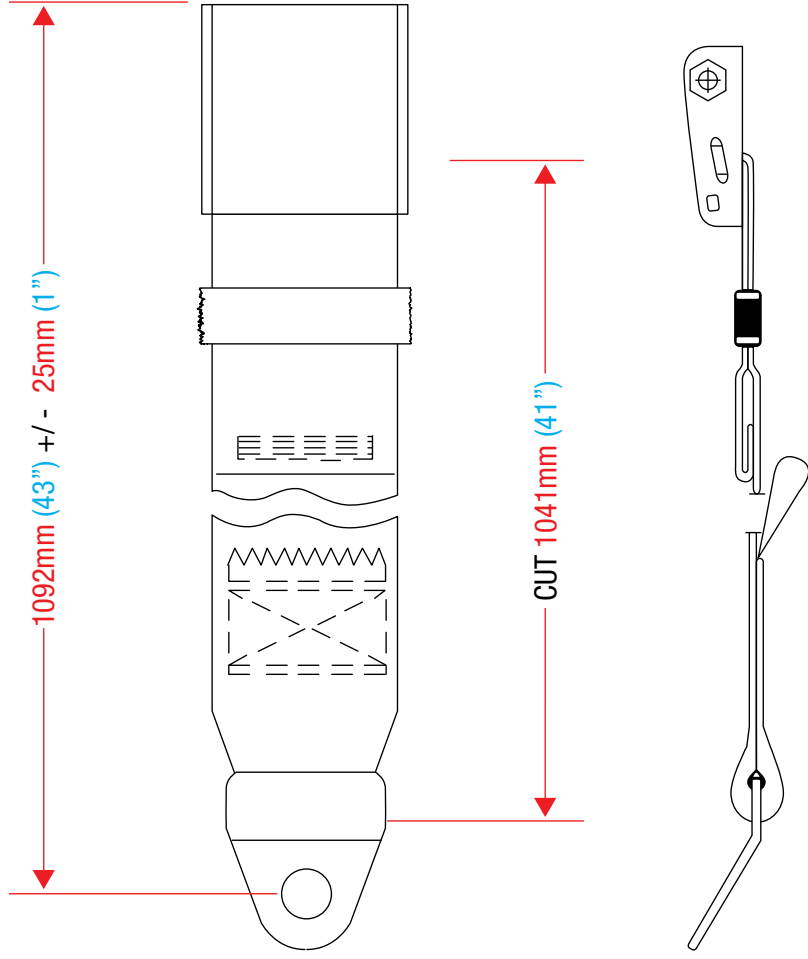

ULTRA SEAT CORPORATION

2" SEATBELT

FEATURES

- 2" Wide Non-Retractable Seat Belt
- Chrome Lift Release
- 1880 mm (74") Length
- Mounting Hardware Included

OPTIONS

- *Contact One Of Our "Seating Specialists" For More Details*

MODELS

2" Non Retractable Chrome Lift Release • 810-65NRC

INDUSTRY STANDARDS

- Seat Belt Anchor: FMVSS209, 302 SAEJ386

UPDATED: 09/13/2012

NON-RETRACTABLE

ULTRASEAT.COM

PHONE: 1-800-667-7328

FAX: 1-888-667-7328

2" SEATBELT DIMENSIONS

WEIGHT - 0.74LBS (0.34KG)

* Measurements in Inches
* Overall Dimensions

PHONE: 1-800-667-7328 • FAX: 1-888-667-7328
ULTRASEAT.COM