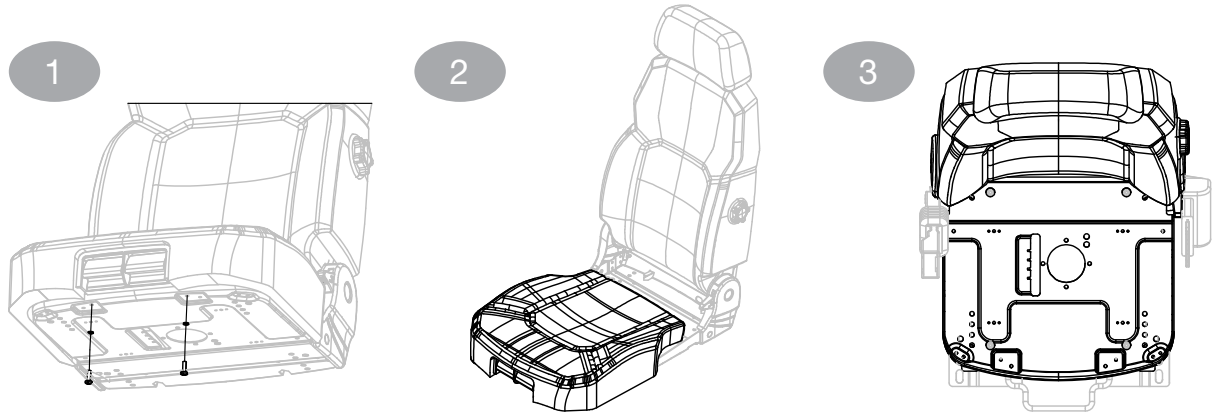

## APPLIES TO MODELS V878C KSU GRM

NOTE: TEMPORARILY REMOVE SEAT CUSHION TO ACCESS FRONT HOLES IN BRACKET.

SCAN FOR GUIDES

Guides also available at:  
<https://www.ultraseat.com/downloads>

Part# 585395C24