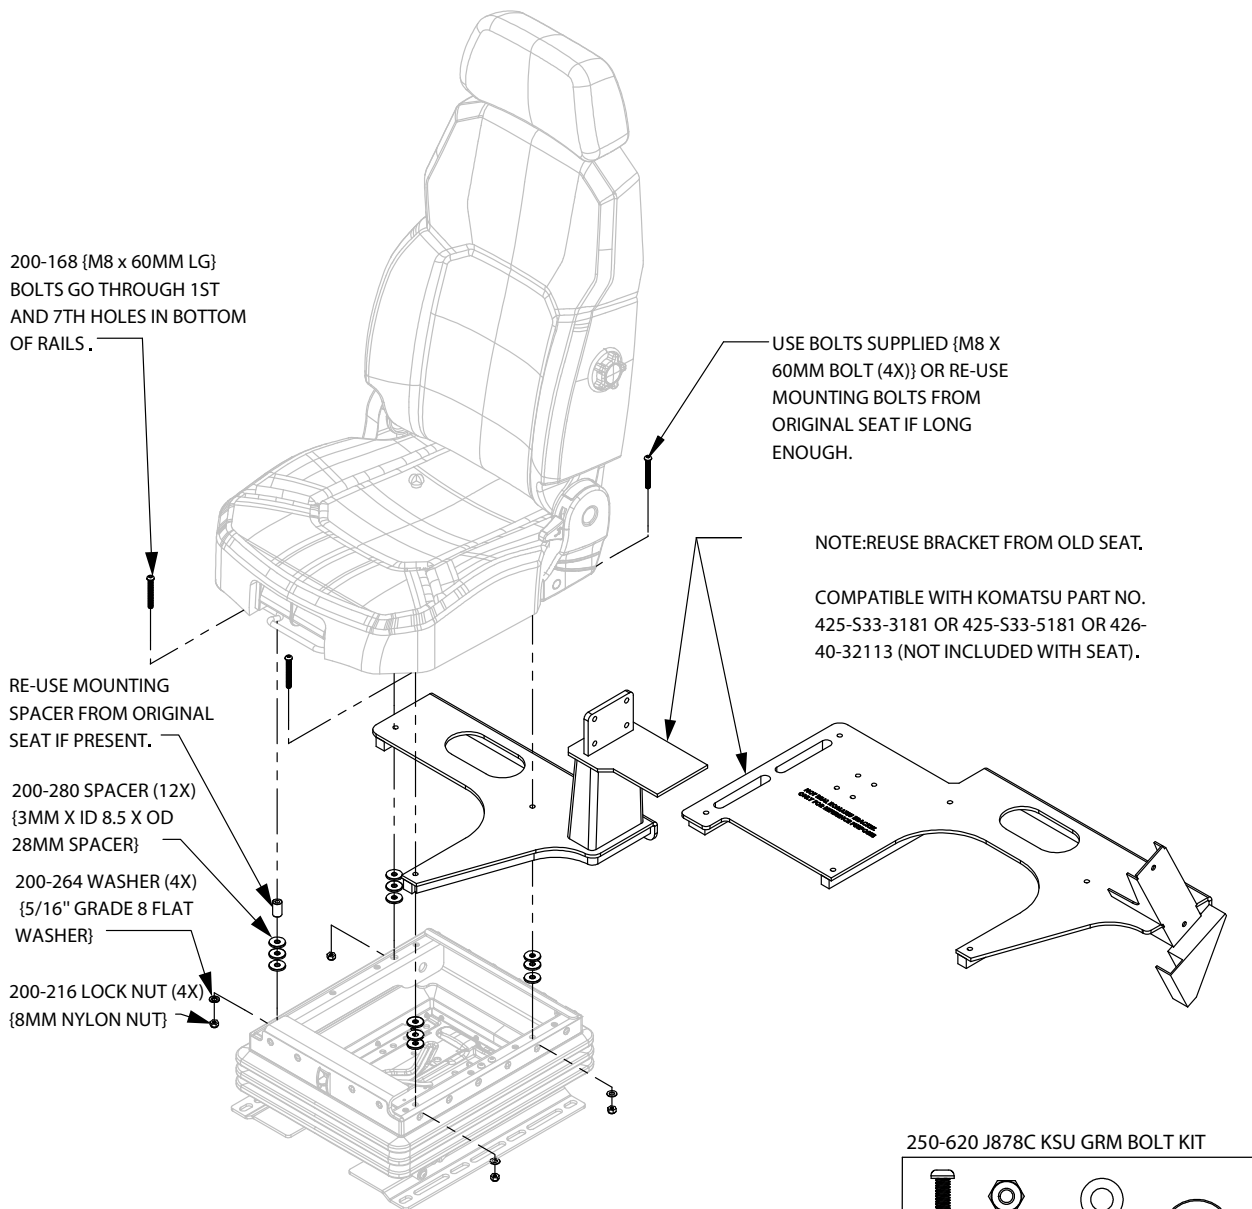

# KSU GRM INSTALLATION GUIDE

## APPLIES TO MODELS V878C KSU GRM

NOTE: TEMPORARILY REMOVE SEAT CUSHION TO ACCESS FRONT HOLES IN BRACKET.

SCAN FOR GUIDES

Guides also available at:  
<https://www.ultraseat.com/downloads>

Part# 585395C24

### 250-620 J878C KSU GRM BOLT KIT