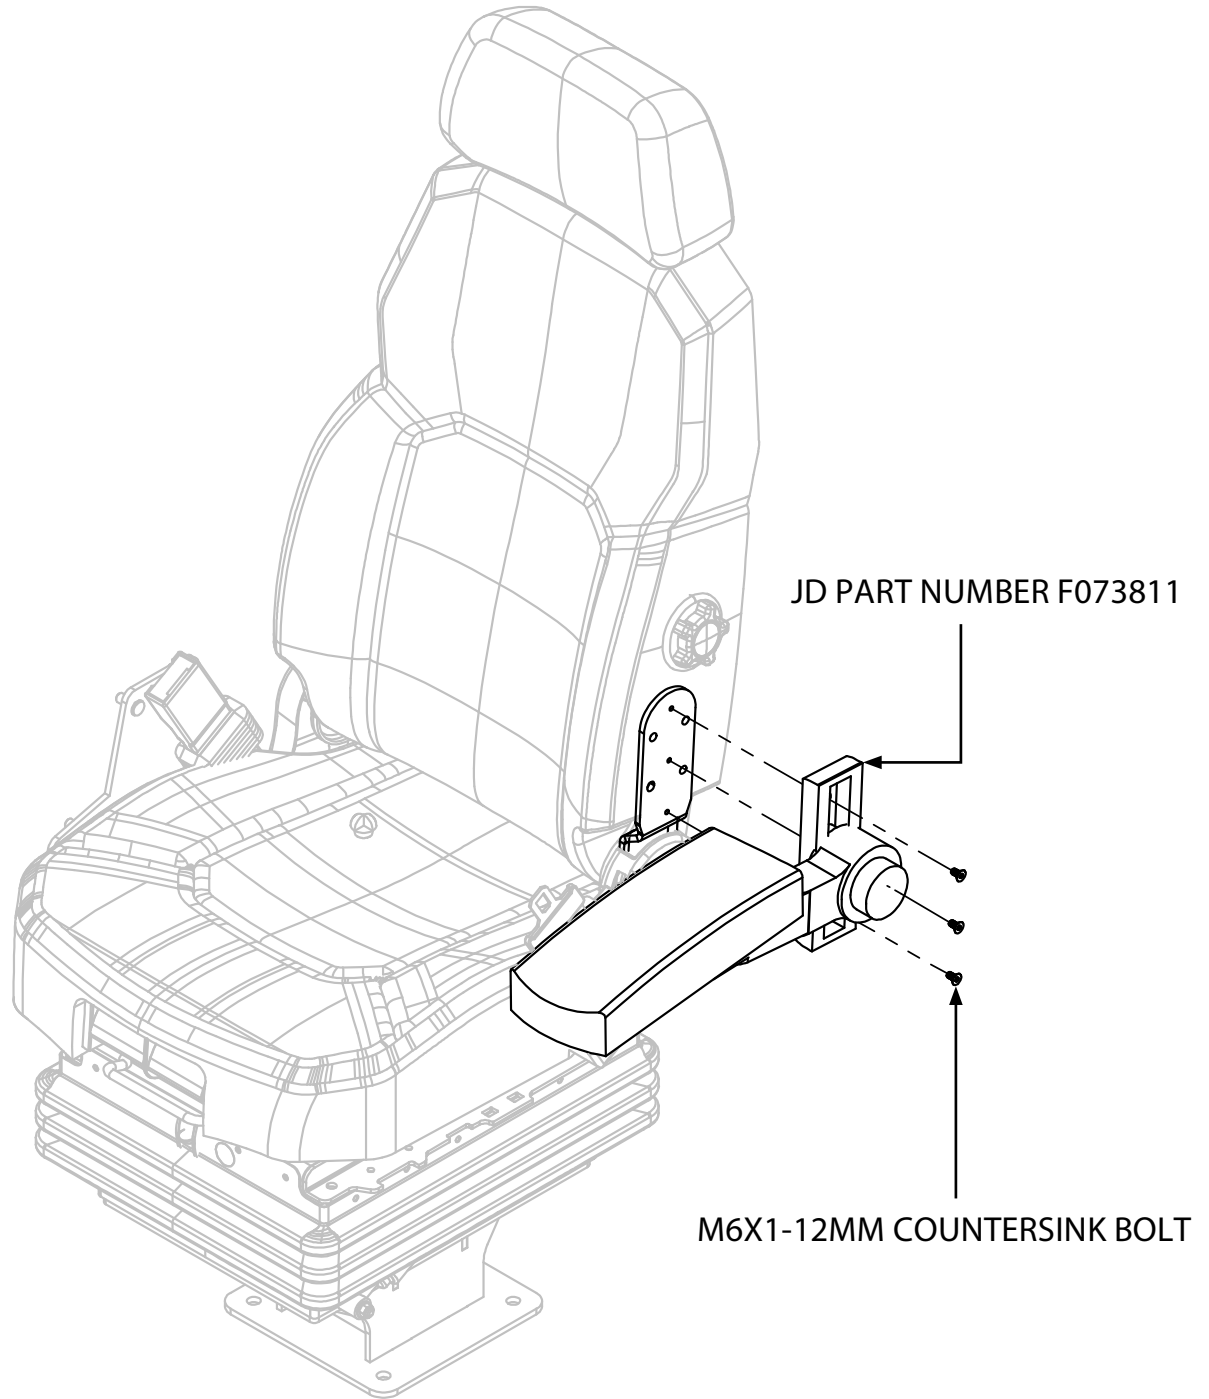

# JS JD3 INSTALLATION GUIDE

APPLIES TO MODELS  
**V878CJS JD3**

**ULTRA**  
ULTRA SEAT CORPORATION

SCAN FOR  
GUIDES

Guides also available at:  
<https://www.ultraseat.com/downloads>

Part# 585396C24JS

NOTE: ARMS AND ARMREST ASSEMBLIES ARE REFERENCE MODELS ONLY AND NOT REPRESENTATIVE OF THE REAL ITEMS.

NOTE: JOHN DEERE ARMS, ARMREST ASSEMBLIES, AND COUNTERSINK BOLTS NOT INCLUDED WITH SEAT.