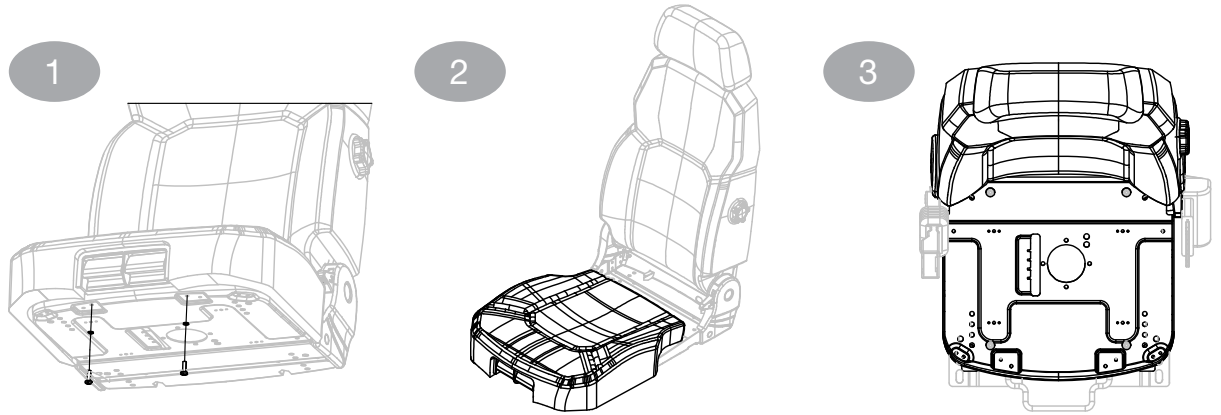

CAT5 II INSTALLATION GUIDE

APPLIES TO MODELS
V876C CAT5 II

NOTE: TEMPORARILY REMOVE SEAT CUSHION TO ACCESS FRONT HOLES IN BRACKET.

SCAN FOR GUIDES

Guides also available at:
<https://www.ultraseat.com/downloads>