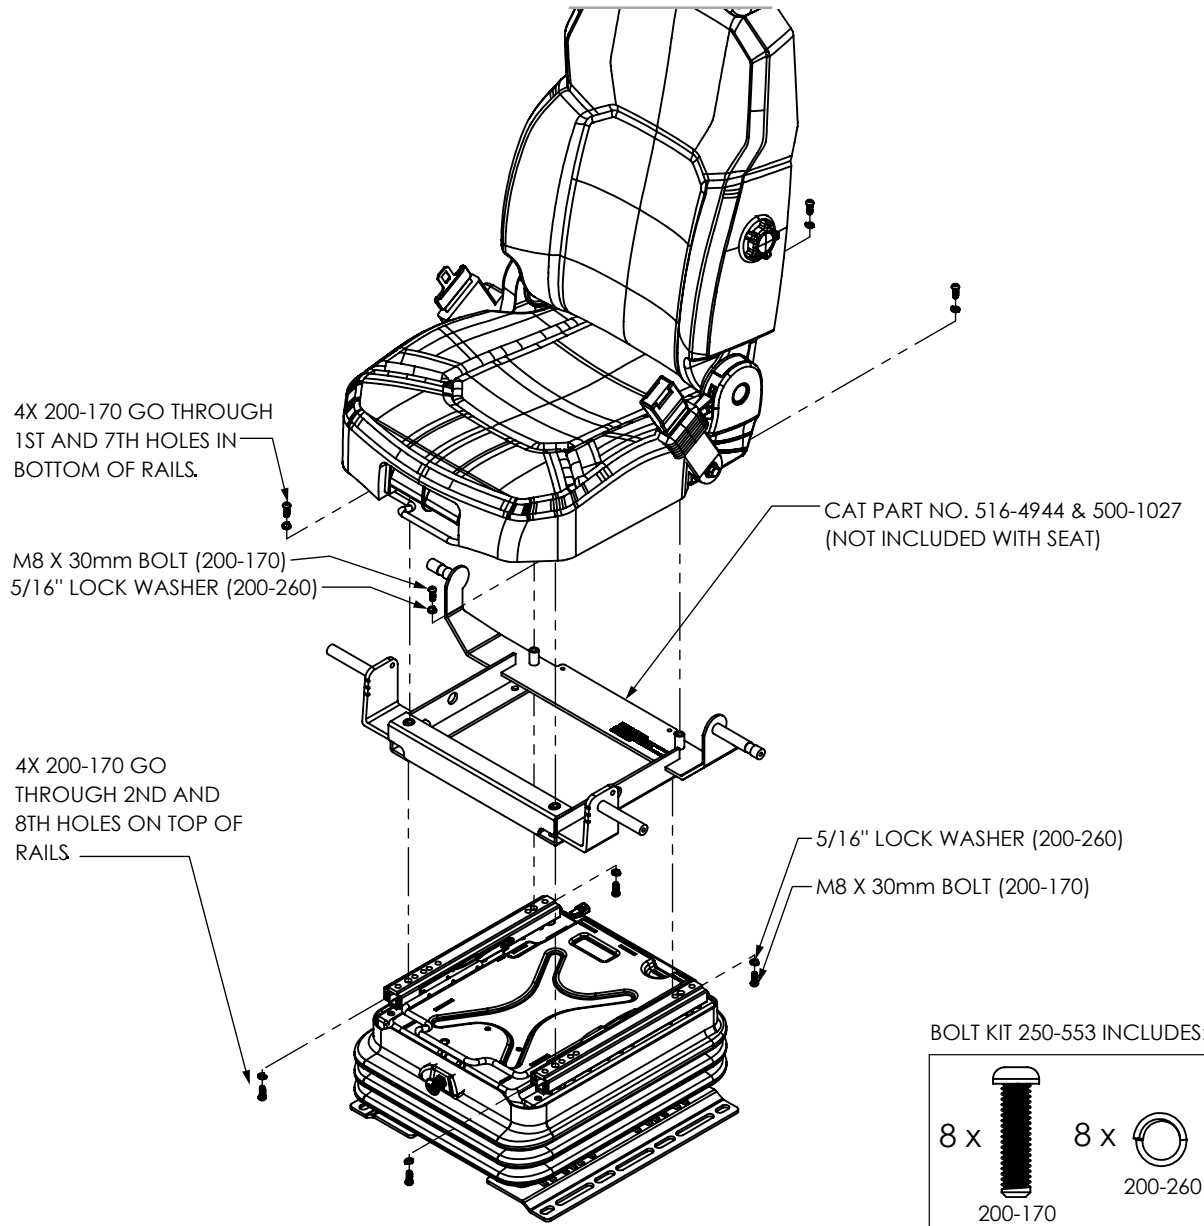

CAT5 II INSTALLATION GUIDE

APPLIES TO MODELS
V876C CAT5 II

NOTE: TEMPORARILY REMOVE SEAT CUSHION TO ACCESS FRONT HOLES IN BRACKET.

SCAN FOR GUIDES

Guides also available at:
<https://www.ultraseat.com/downloads>

Part# 570431C24