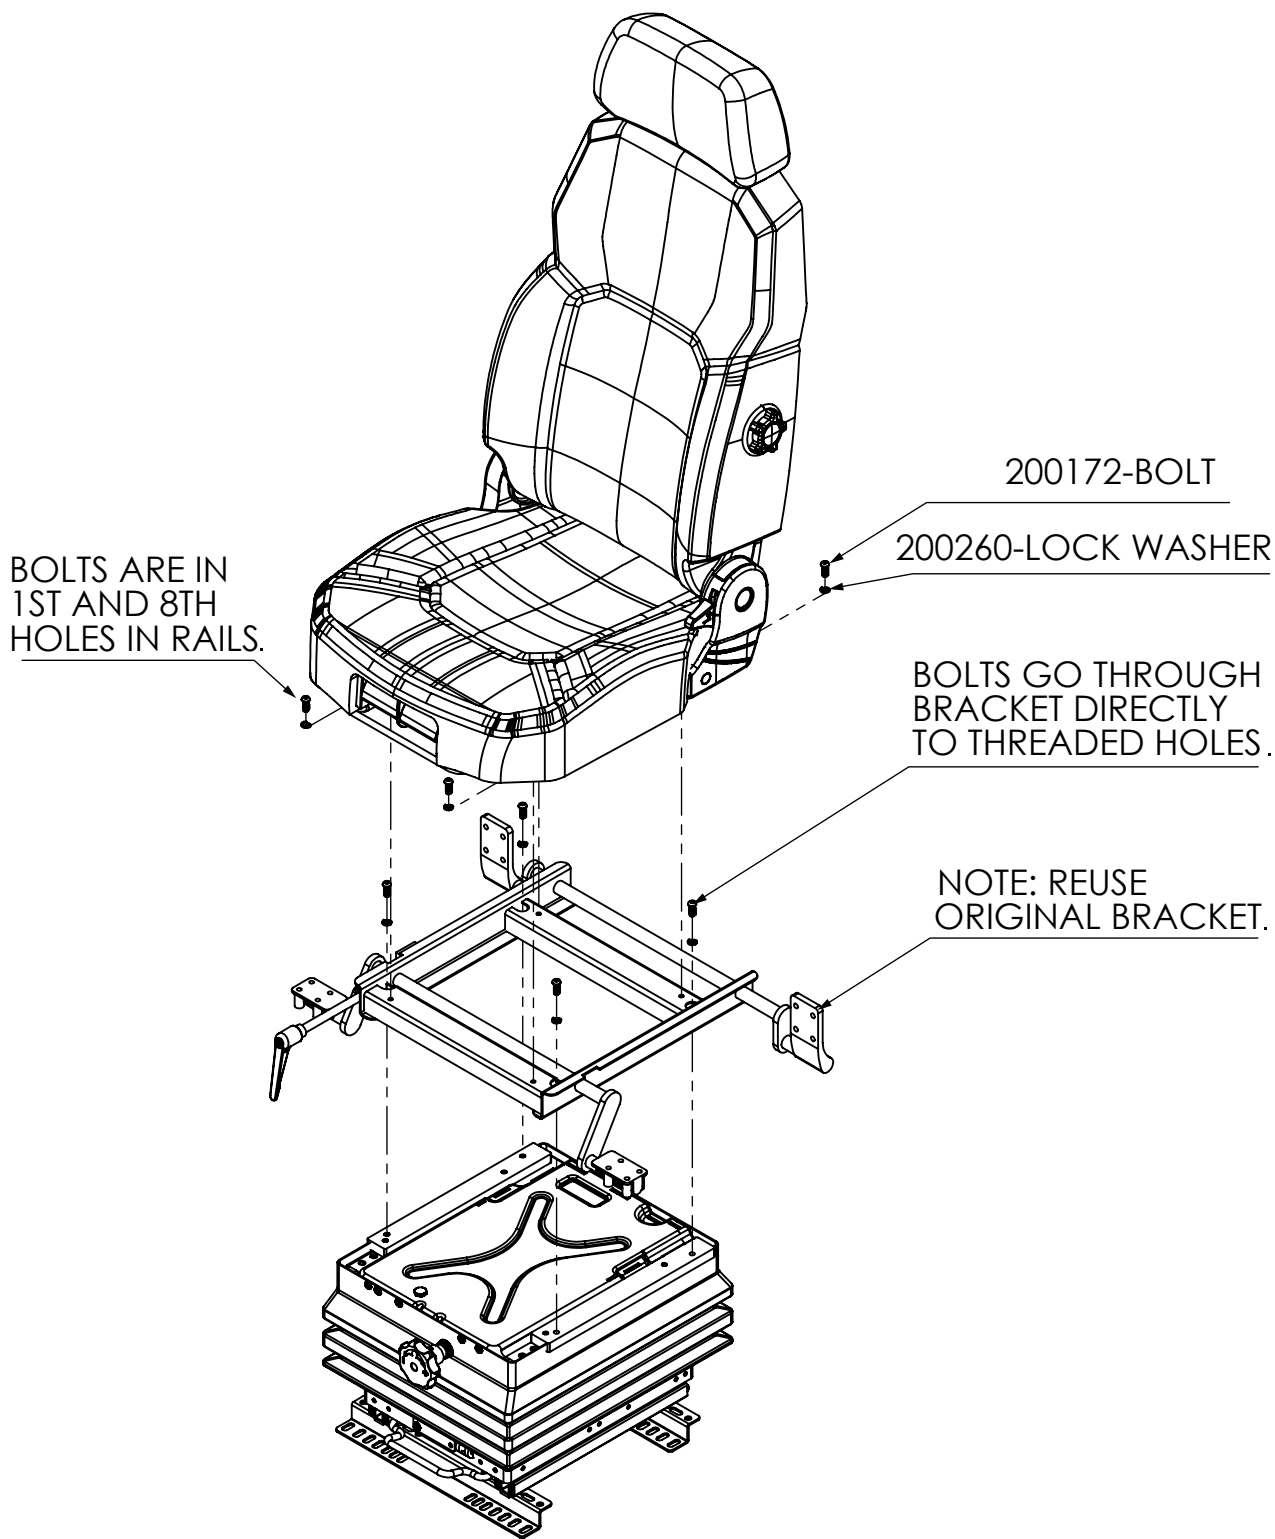

CAT5 INSTALLATION GUIDE

APPLIES TO MODELS
V873 CAT5

ULTRA
ULTRA SEAT CORPORATION

SCAN FOR
GUIDES

Guides also available at:
<https://www.ultraseat.com/downloads>

Part# 580391