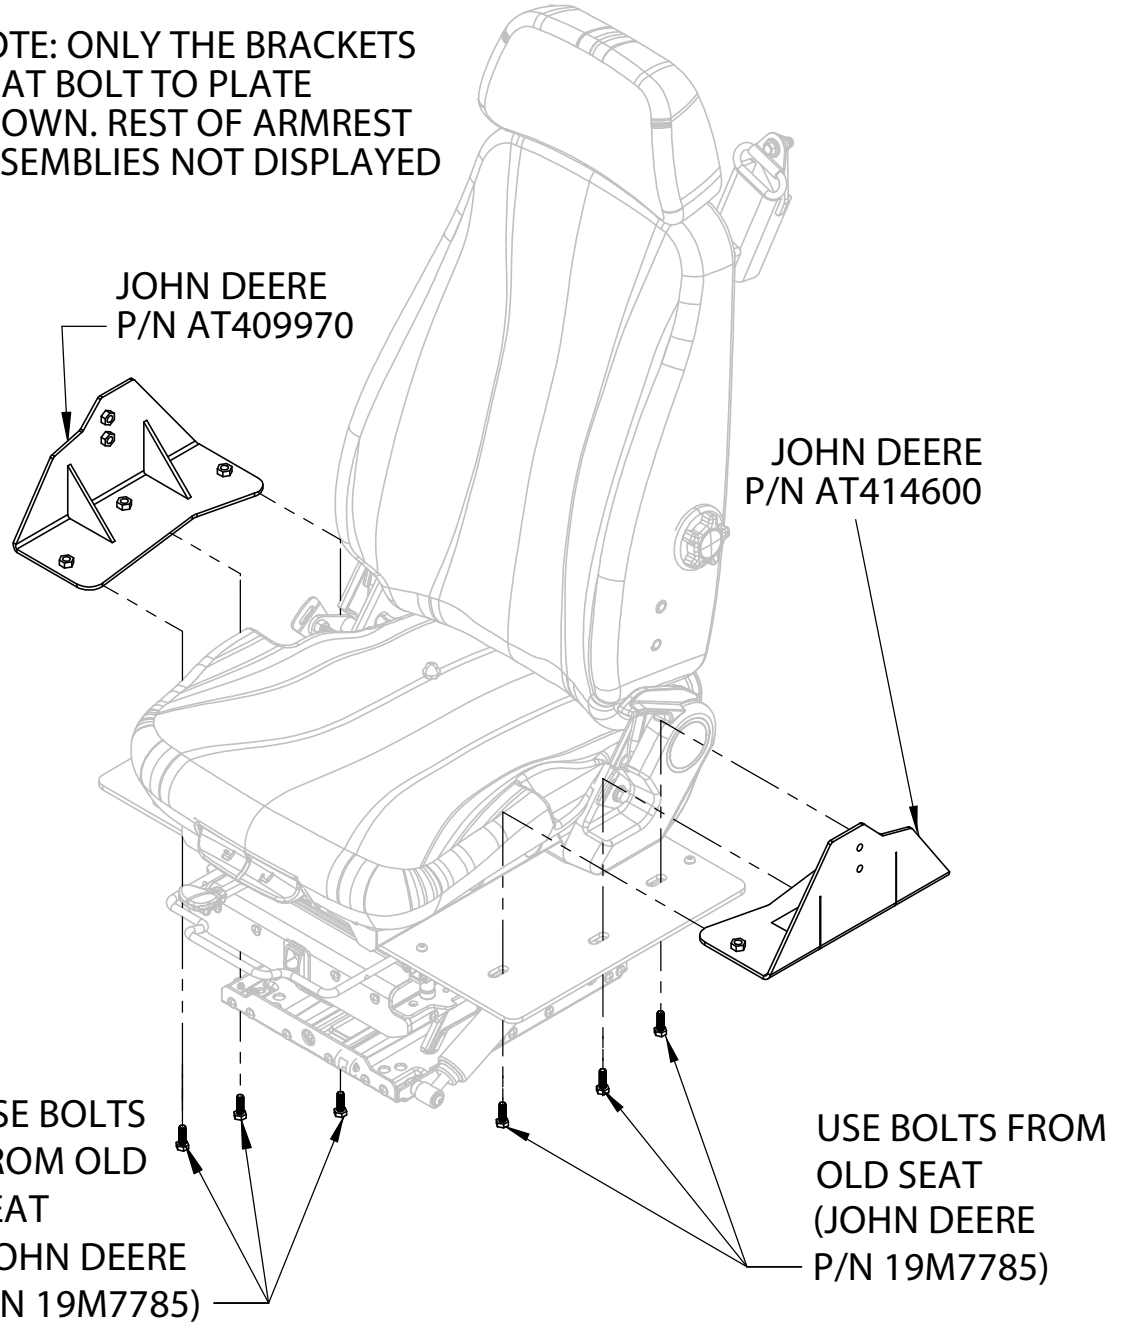

J978H4 JDSK INSTALLATION GUIDE

APPLIES TO MODELS
J978H4 JDSK

NOTE: ONLY THE BRACKETS
THAT BOLT TO PLATE
SHOWN. REST OF ARMREST
ASSEMBLIES NOT DISPLAYED

SCAN FOR
GUIDES

Guides also available at:
<https://www.ultraseat.com/downloads>

Part# 585426C24JDSK