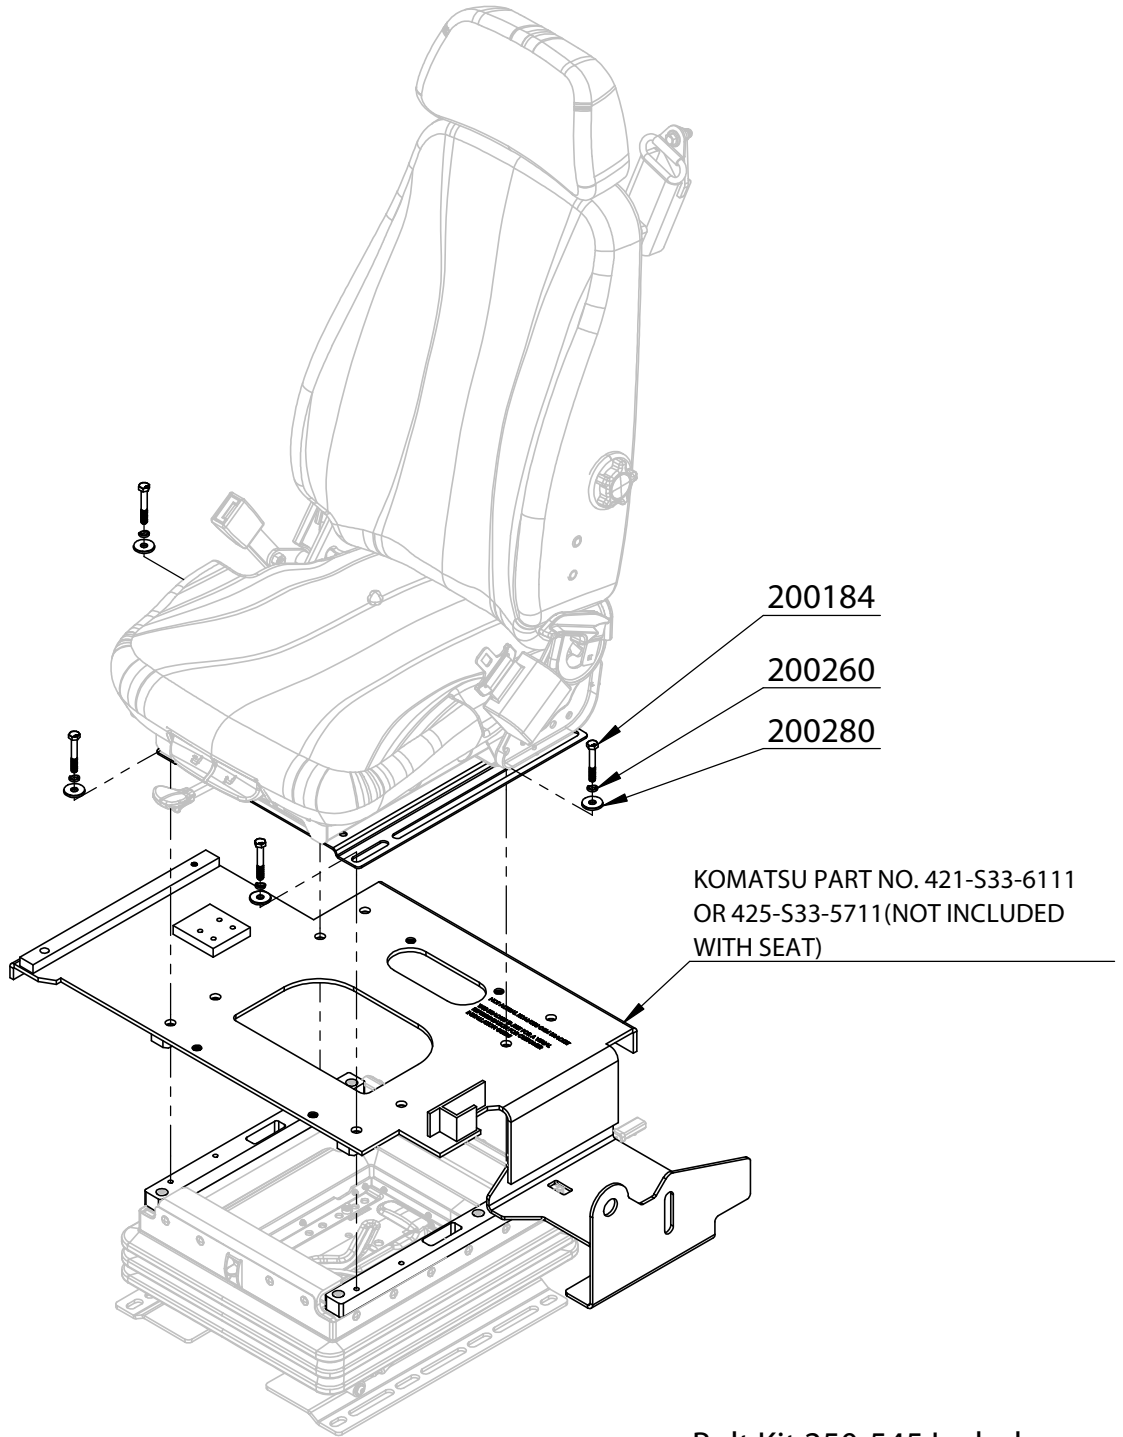

KSU3 II INSTALLATION GUIDE

APPLIES TO MODELS
J978CH3 KSU3 II

SCAN FOR
GUIDES

Guides also available at:
<https://www.ultraseat.com/downloads>

Part# 585248C24DLH

Bolt Kit 250-545 Includes: