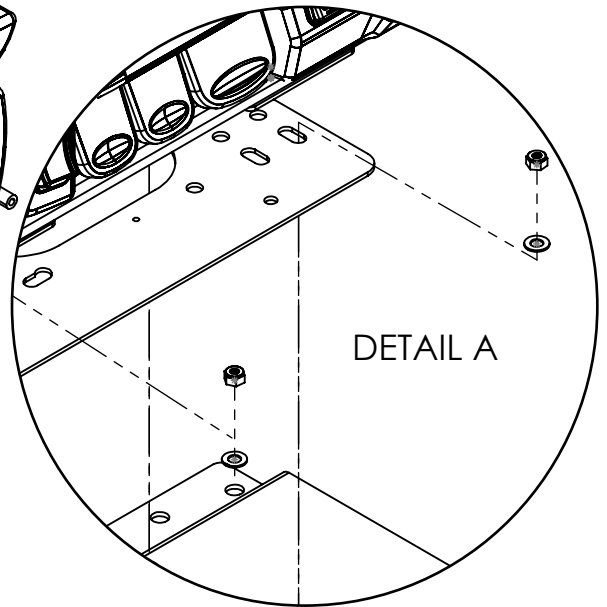

KENWORTH ADAPTER INSTALLATION GUIDE

APPLIES TO CONVOY KENWORTH ADAPTER

NOTE: HIGH BASE SHOWN
BUT SAME LOCATION OF
BOLTS FOR LOW BASE

NOTE: LEFT SIDE OF BASE
HIDDEN FOR
CLARIFICATION OF
WHERE BOLTS MOUNT

ANY OF THE 5 SETS OF MOUNTING
HOLES CAN BE USED TO ADJUST
SEATS CENTER POSITION