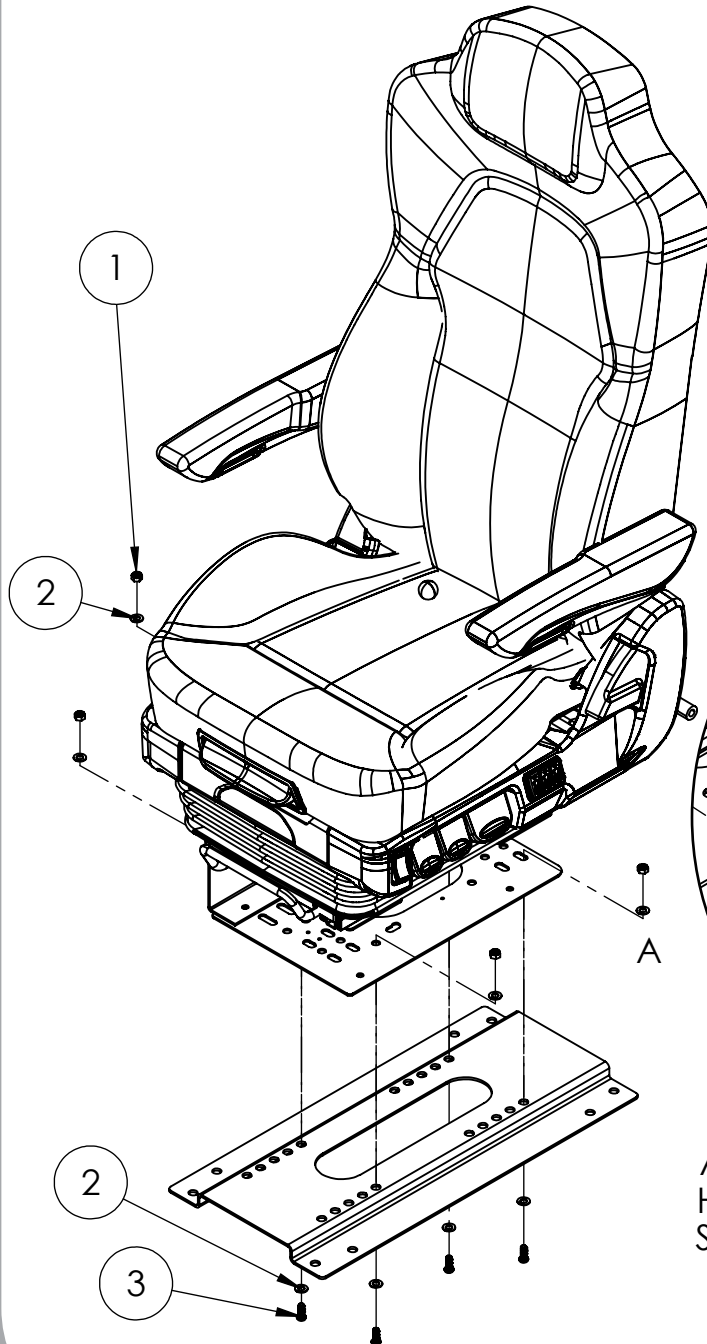

KENWORTH ADAPTER INSTALLATION GUIDE

APPLIES TO CONVOY KENWORTH ADAPTER

NOTE: HIGH BASE SHOWN
BUT SAME LOCATION OF
BOLTS FOR LOW BASE

NOTE: LEFT SIDE OF BASE
HIDDEN FOR
CLARIFICATION OF
WHERE BOLTS MOUNT

ANY OF THE 5 SETS OF MOUNTING
HOLES CAN BE USED TO ADJUST
SEATS CENTER POSITION