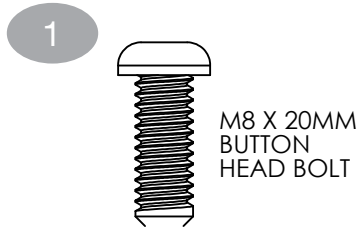

KENWORTH ADAPTER INSTALLATION GUIDE

APPLIES TO CONVOY KENWORTH ADAPTER

NOTE: HIGH BASE SHOWN
BUT SAME LOCATION OF
BOLTS FOR LOW BASE

NOTE: LEFT SIDE OF BASE
HIDDEN FOR
CLARIFICATION OF
WHERE BOLTS MOUNT

ANY OF THE 5 SETS OF MOUNTING
HOLES CAN BE USED TO ADJUST
SEATS CENTER POSITION