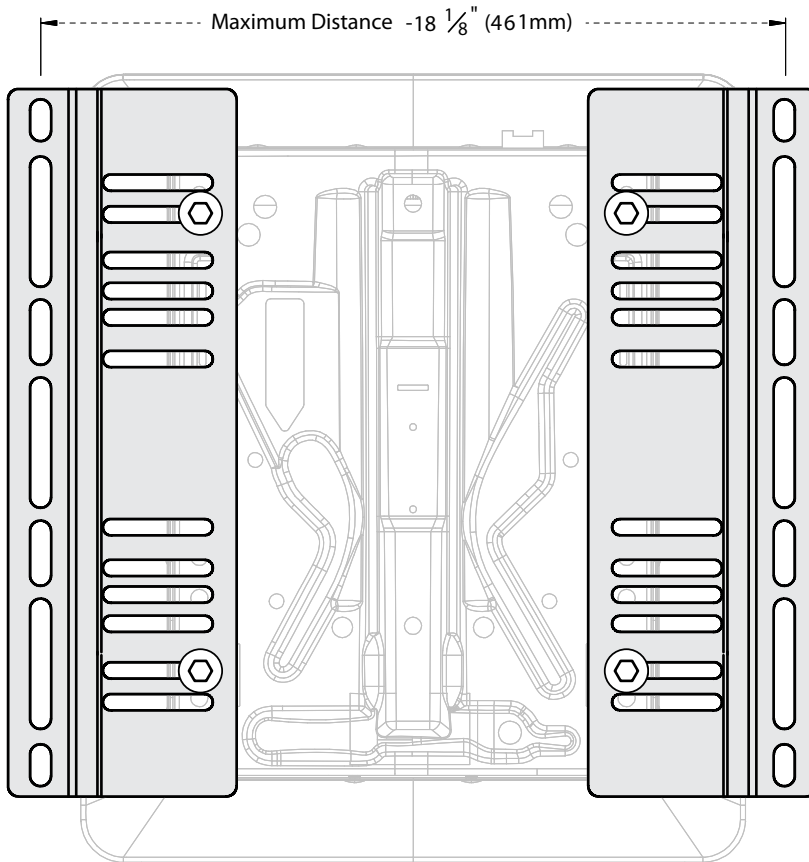

Universal Mounting Plates

INSTALLATION GUIDE - STANDARD MOUNTS

SCAN FOR GUIDES

Guides also available at:
<https://www.ultraseat.com/downloads>

Part# 88059

APPLIES TO MODELS
S073 / S076 / S078

S078 SUSPENSION SHOWN BUT SAME DIMENSIONS FOR S076.

BOLTS MOUNTED AT THESE 4 WELD NUT LOCATIONS.