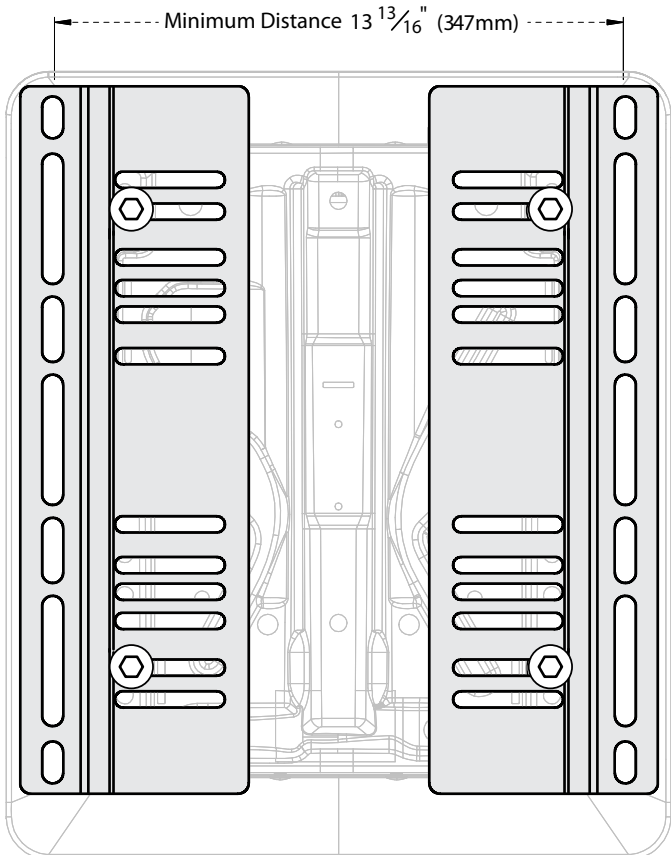

Universal Mounting Plates

INSTALLATION GUIDE - STANDARD MOUNTS

SCAN FOR GUIDES

Guides also available at:
<https://www.ultraseat.com/downloads>

Part# 88059

APPLIES TO MODELS
S073 / S076 / S078

S078 SUSPENSION SHOWN BUT SAME DIMENSIONS FOR S076.

BOLTS MOUNTED AT THESE 4 WELD NUT LOCATIONS.