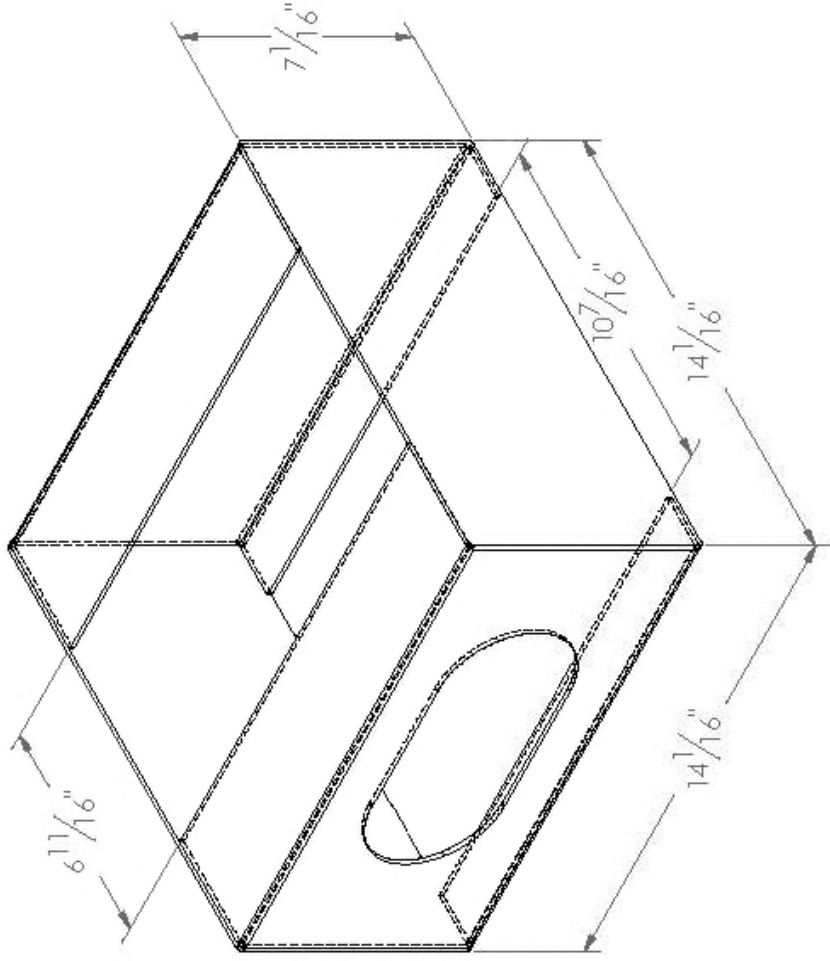

MODELS

7" Mounting Base • 830-70

WEIGHT

16lbs (7.3kg)

7" BASE DIMENSIONS

WEIGHT - 16LBS (7.3KG)

* Measurements in Inches

PHONE: 1-800-667-7328 • FAX: 1-888-667-7328
ULTRASEAT.COM